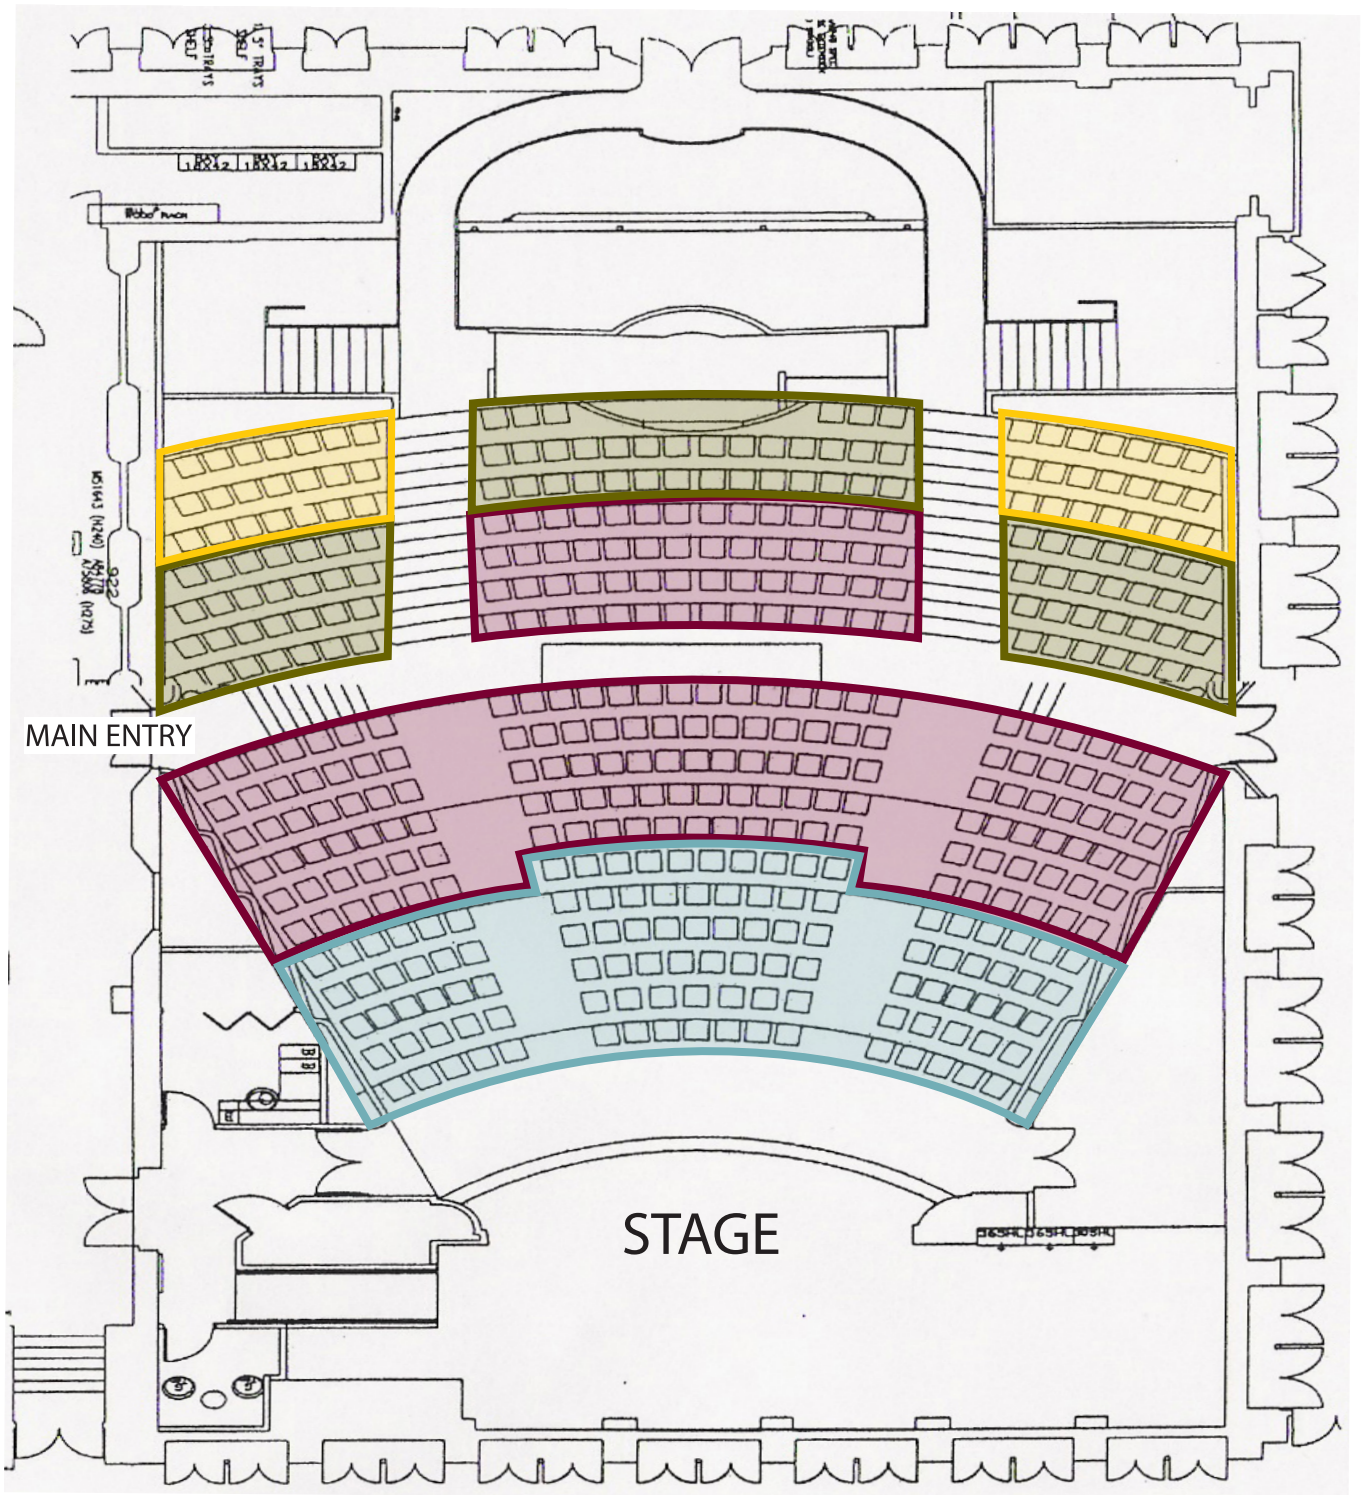

IOWA PUBLIC RADIO™

NEWS | CLASSICAL | STUDIO ONE

-  \$15 Seating Level
-  \$25 Seating Level
-  \$35 Seating Level
-  \$75 Seating Level (VIP)

INSIGHTS SERIES SEATING MAP
Principal Financial Group Auditorium
711 High Street
Des Moines, IA 50309
TICKETS: www.iowapublicradio.org